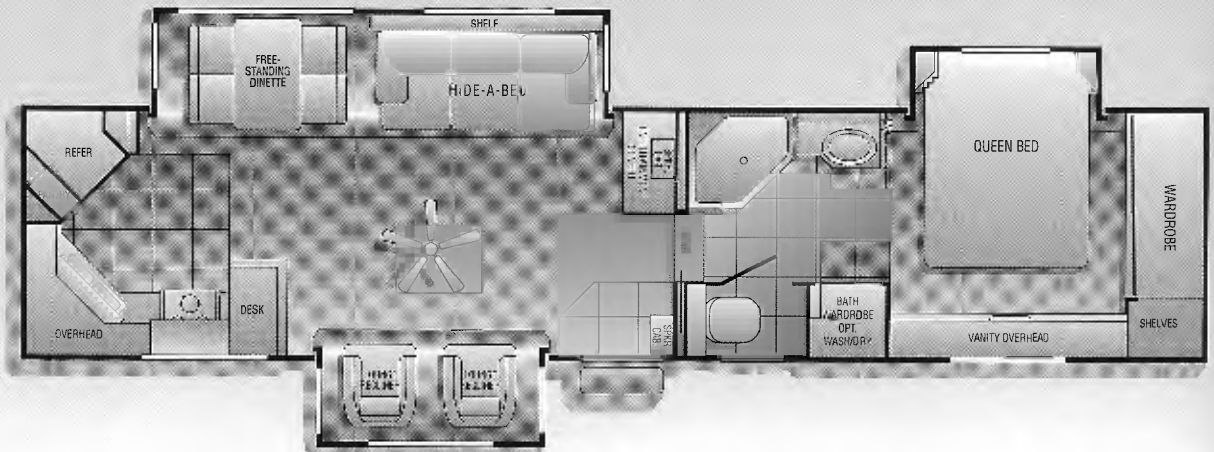

# AVION FLOORPLANS

## Model 37 5W

The focal point of this impressive floorplan has to be the beautiful entertainment center with beveled glass hutches in the rear living room. This model also features three slide-outs, dual lounge recliners, spacious center galley, and bedroom vanity.

## Model 37 5R

The large rear galley gets center attention on this beautiful triple-slide floorplan. Special features include a big side-by-side refrigerator, bedroom vanity, and twin swivel recliners.

## Model 37 5V

For those who prefer their galley a little closer to the entryway, this rear living room floorplan has it all. It features three slide-outs, two swivel recliners with an end table, a computer desk with overhead storage, a separate counter area with two bar stools, and bedroom vanity.