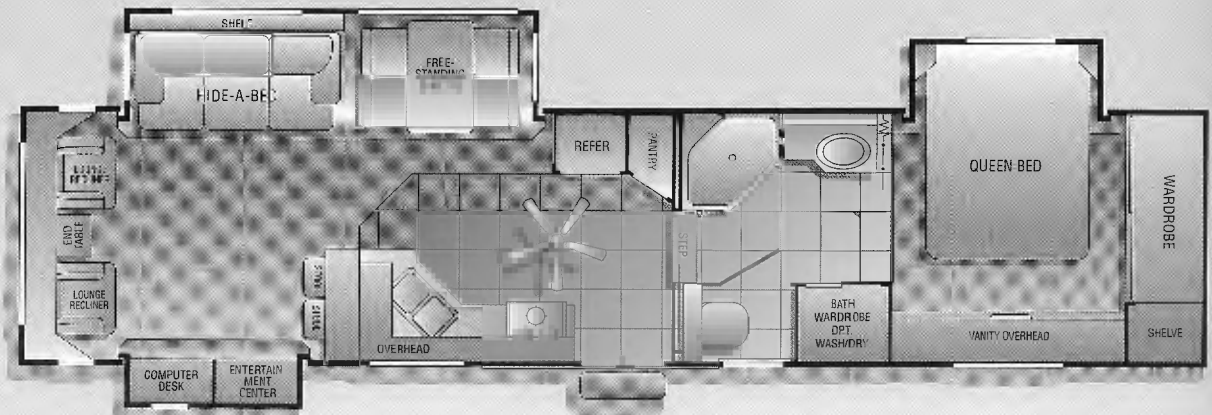

# AVION FLOORPLANS

## Model 37 5W

The focal point of this impressive floorplan has to be the beautiful entertainment center with beveled glass hutches in the rear living room. This model also features three slide-outs, dual lounge recliners, spacious center galley, and bedroom vanity.

## Model 37 5R

The large rear galley gets center attention on this beautiful triple-slide floorplan. Special features include a big side-by-side refrigerator, bedroom vanity, and twin swivel recliners.

## Model 37 5V

For those who prefer their galley a little closer to the entryway, this rear living room floorplan has it all. It features three slide-outs, two swivel recliners with an end table, a computer desk with overhead storage, a separate counter area with two bar stools, and bedroom vanity.