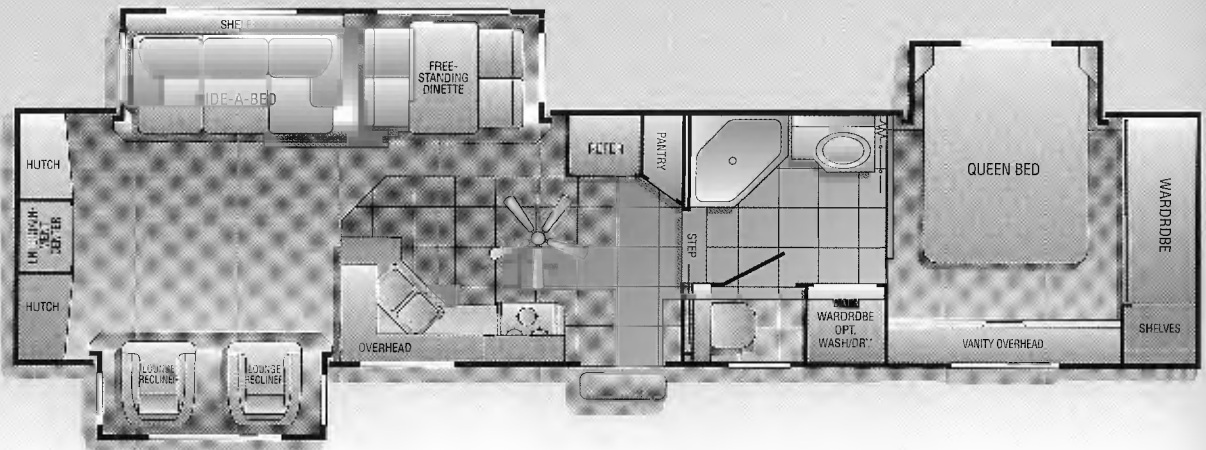

# AVION FLOORPLANS

## Model 37 5W

The focal point of this impressive floorplan has to be the beautiful entertainment center with beveled glass hutches in the rear living room. This model also features three slide-outs, dual lounge recliners, spacious center galley, and bedroom vanity.

## Model 37 5R

The large rear galley gets center attention on this beautiful triple-slide floorplan. Special features include a big side-by-side refrigerator, bedroom vanity, and twin swivel recliners.

## Model 37 5V

For those who prefer their galley a little closer to the entryway, this rear living room floorplan has it all. It features three slide-outs, two swivel recliners with an end table, a computer desk with overhead storage, a separate counter area with two bar stools, and bedroom vanity.